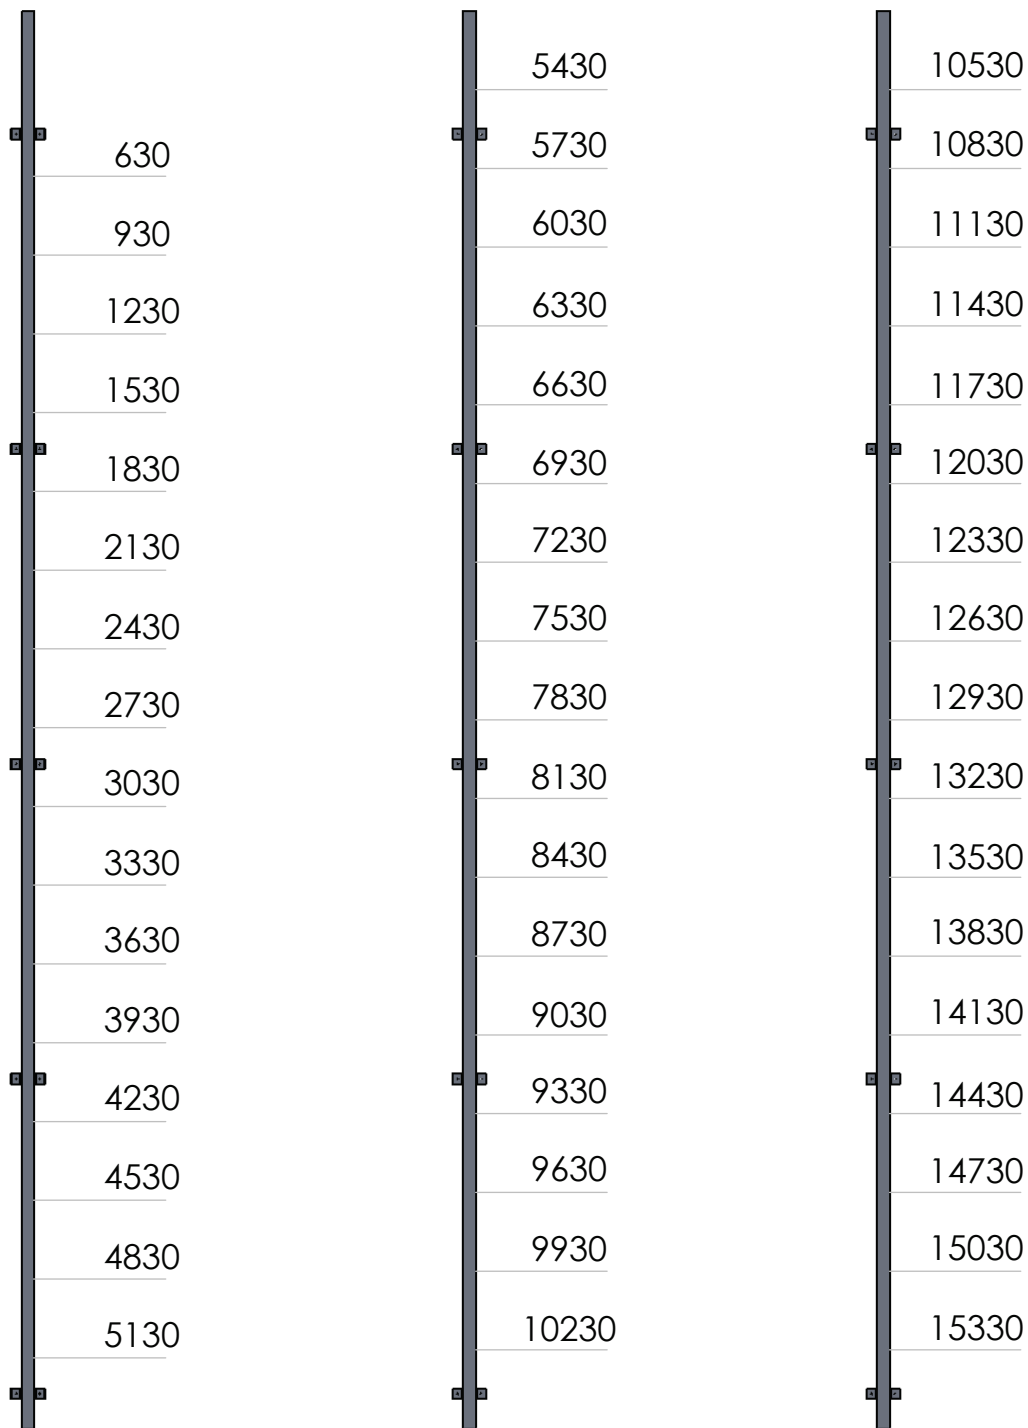

Possible locations of release stations
 - all measurements in mm from the top of the ladder

For longer rises increase targets by a multiplicity of 300 mm

MODUM ApS

Produktion: Linkøbingvej 8 DK 4900 Nakskov Tlf. +45 54 91 00 60

SIZE **A** DATE 15.05.2017

SCALE:1:50 DRAWN **SP**

Location of release stations

DWG. NO. **D221005**