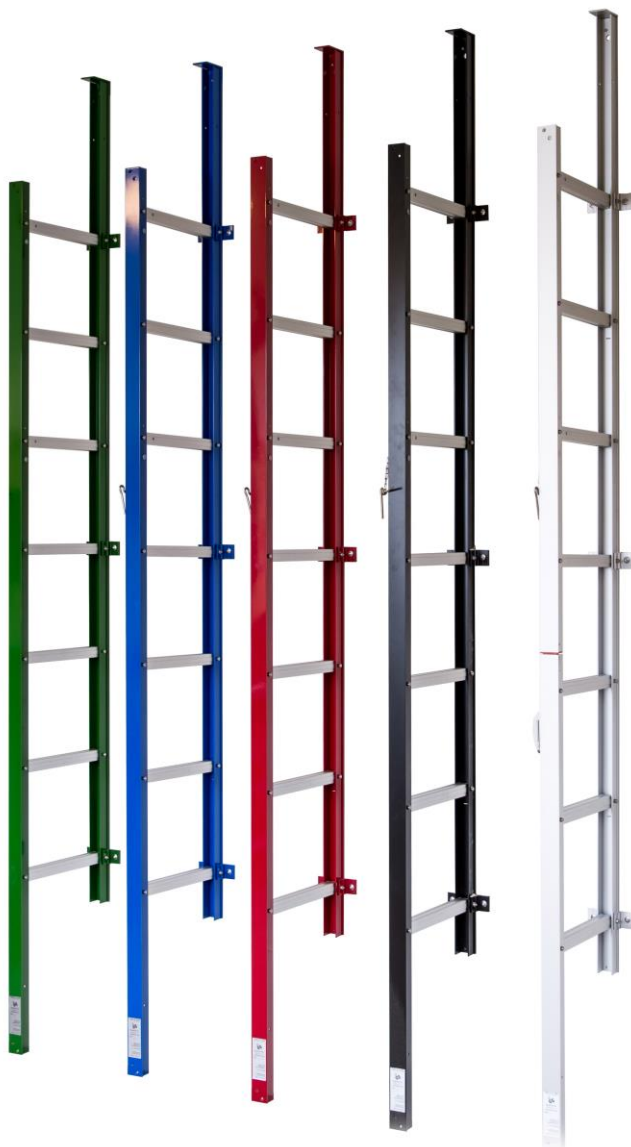

The MODUM Inspection Ladder

The foldable MODUM Inspection ladder is compact and very elegant. It provides easy and safe access to the roof of any building.

It is the perfect solution for new buildings as well as an aftermarket installation.

Available in any RAL colour.

Extra charge for paint will apply.

Ruko lock restricts access to the roof.

The MODUM Inspection Ladder properties

- Produced in 100% anodized aluminium and supplied with mounting kit in acid-proof stainless steel.
- 15 years of product warranty.
- The non-slip aluminium rungs are hidden when the ladder is closed.
- The ladder is protected from unauthorized access from the street.
- The ladder is locked with Ruko lock at ground level.
- The safety harness is optional.
- The installation is very simple.
- Designed and produced by MODUM in Denmark.
- Stability:
 - Vertical stability 9.5 kN = 969 kg.
 - Horizontal stability 2 kN = 204 kg.
- Measurements:
 - Closed 72 mm deep x 47 mm wide.
 - Open 398 mm deep x 47 mm wide.
 - Weight 3,1 kg per running meter.