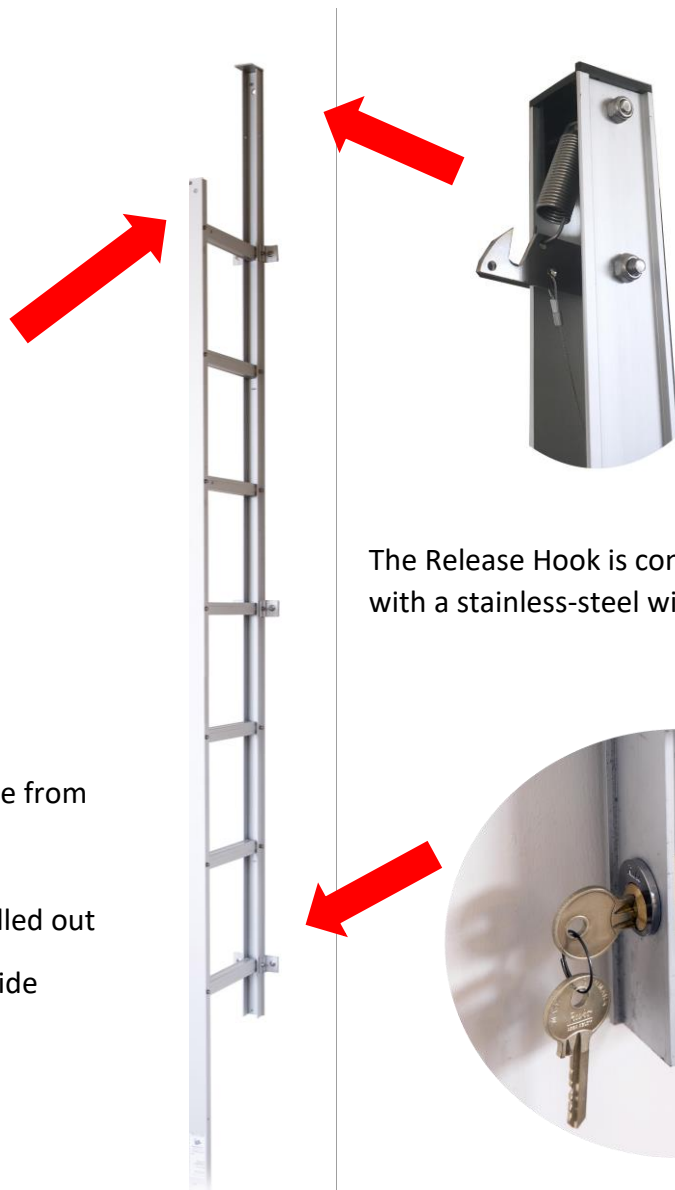

The MODUM Universal Ladder

The MODUM Universal Ladder is a foldable two in one solution.

A foldable quick and safe escape ladder combined with an Inspection ladder

The ladder provides secure access to the roof from the ground.

It is the perfect solution for new buildings as well as an aftermarket installation.

The Release Pin is reachable from a window or balcony.

When the release pin is pulled out the ladder opens - and provides a quick and safe escape.

The Release Hook is connected to the Ruko lock with a stainless-steel wire.

The Ruko-lock is placed at ground level. The lock prevents unauthorized usage.

The MODUM Universal Ladder properties

- Produced in 100% anodized aluminium and supplied with mounting kit in acid-proof stainless steel.
- 15 years product warranty.
- The non-slip aluminium rungs are hidden when the ladder is closed.
- The ladder is protected from unauthorized access from the street.
- The ladder is locked with Ruko lock at ground level.
- Safety harness is optional.
- The installation is very simple.
- Designed and produced by MODUM in Denmark.
- Stability:
 - Vertical stability 9.5 kN = 969 kg.
 - Horizontal stability 2 kN = 204 kg.
- Measurements:
 - Closed 72 mm deep x 47 mm wide.
 - Open 398 mm deep x 47 mm wide.
 - Weight 3,1 kg per running meter.